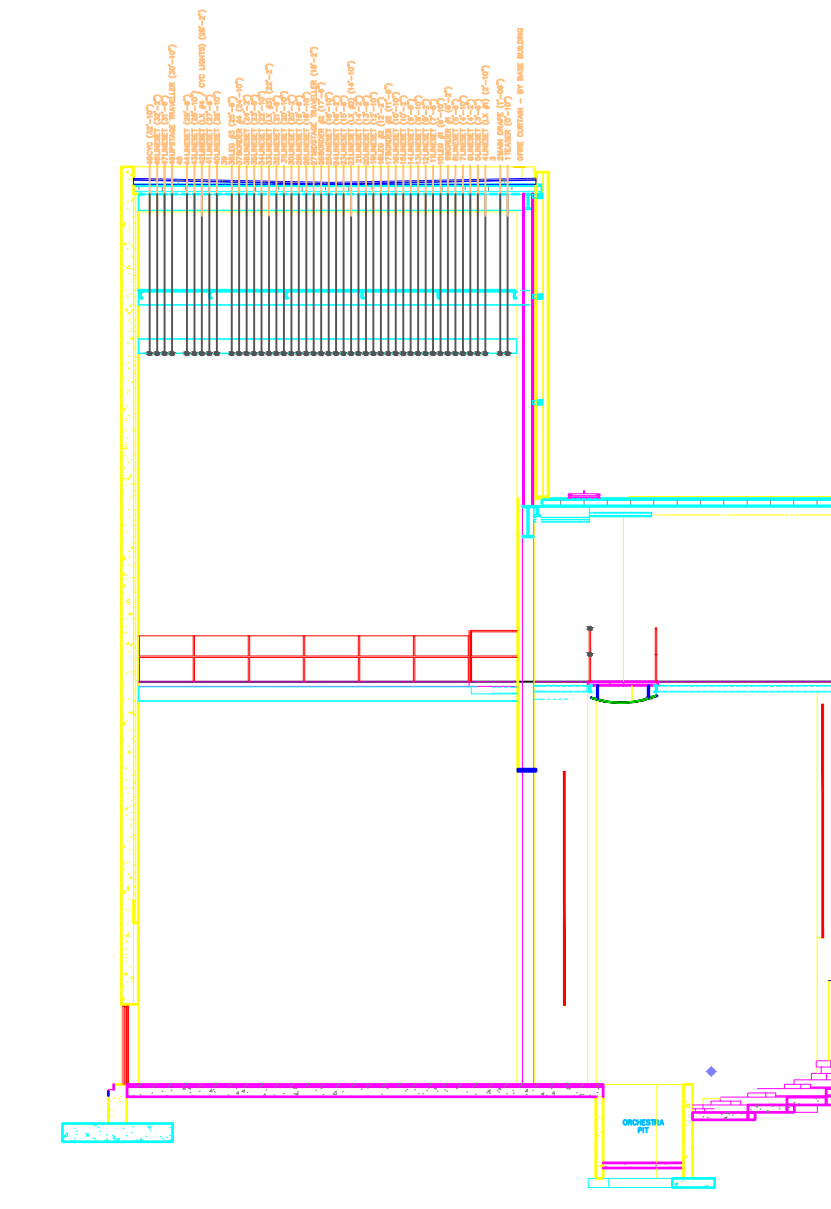

NOTE: BACK WALL OF STAGE MOVED FORWARD BY
7 17/64" PER CHRIS REID