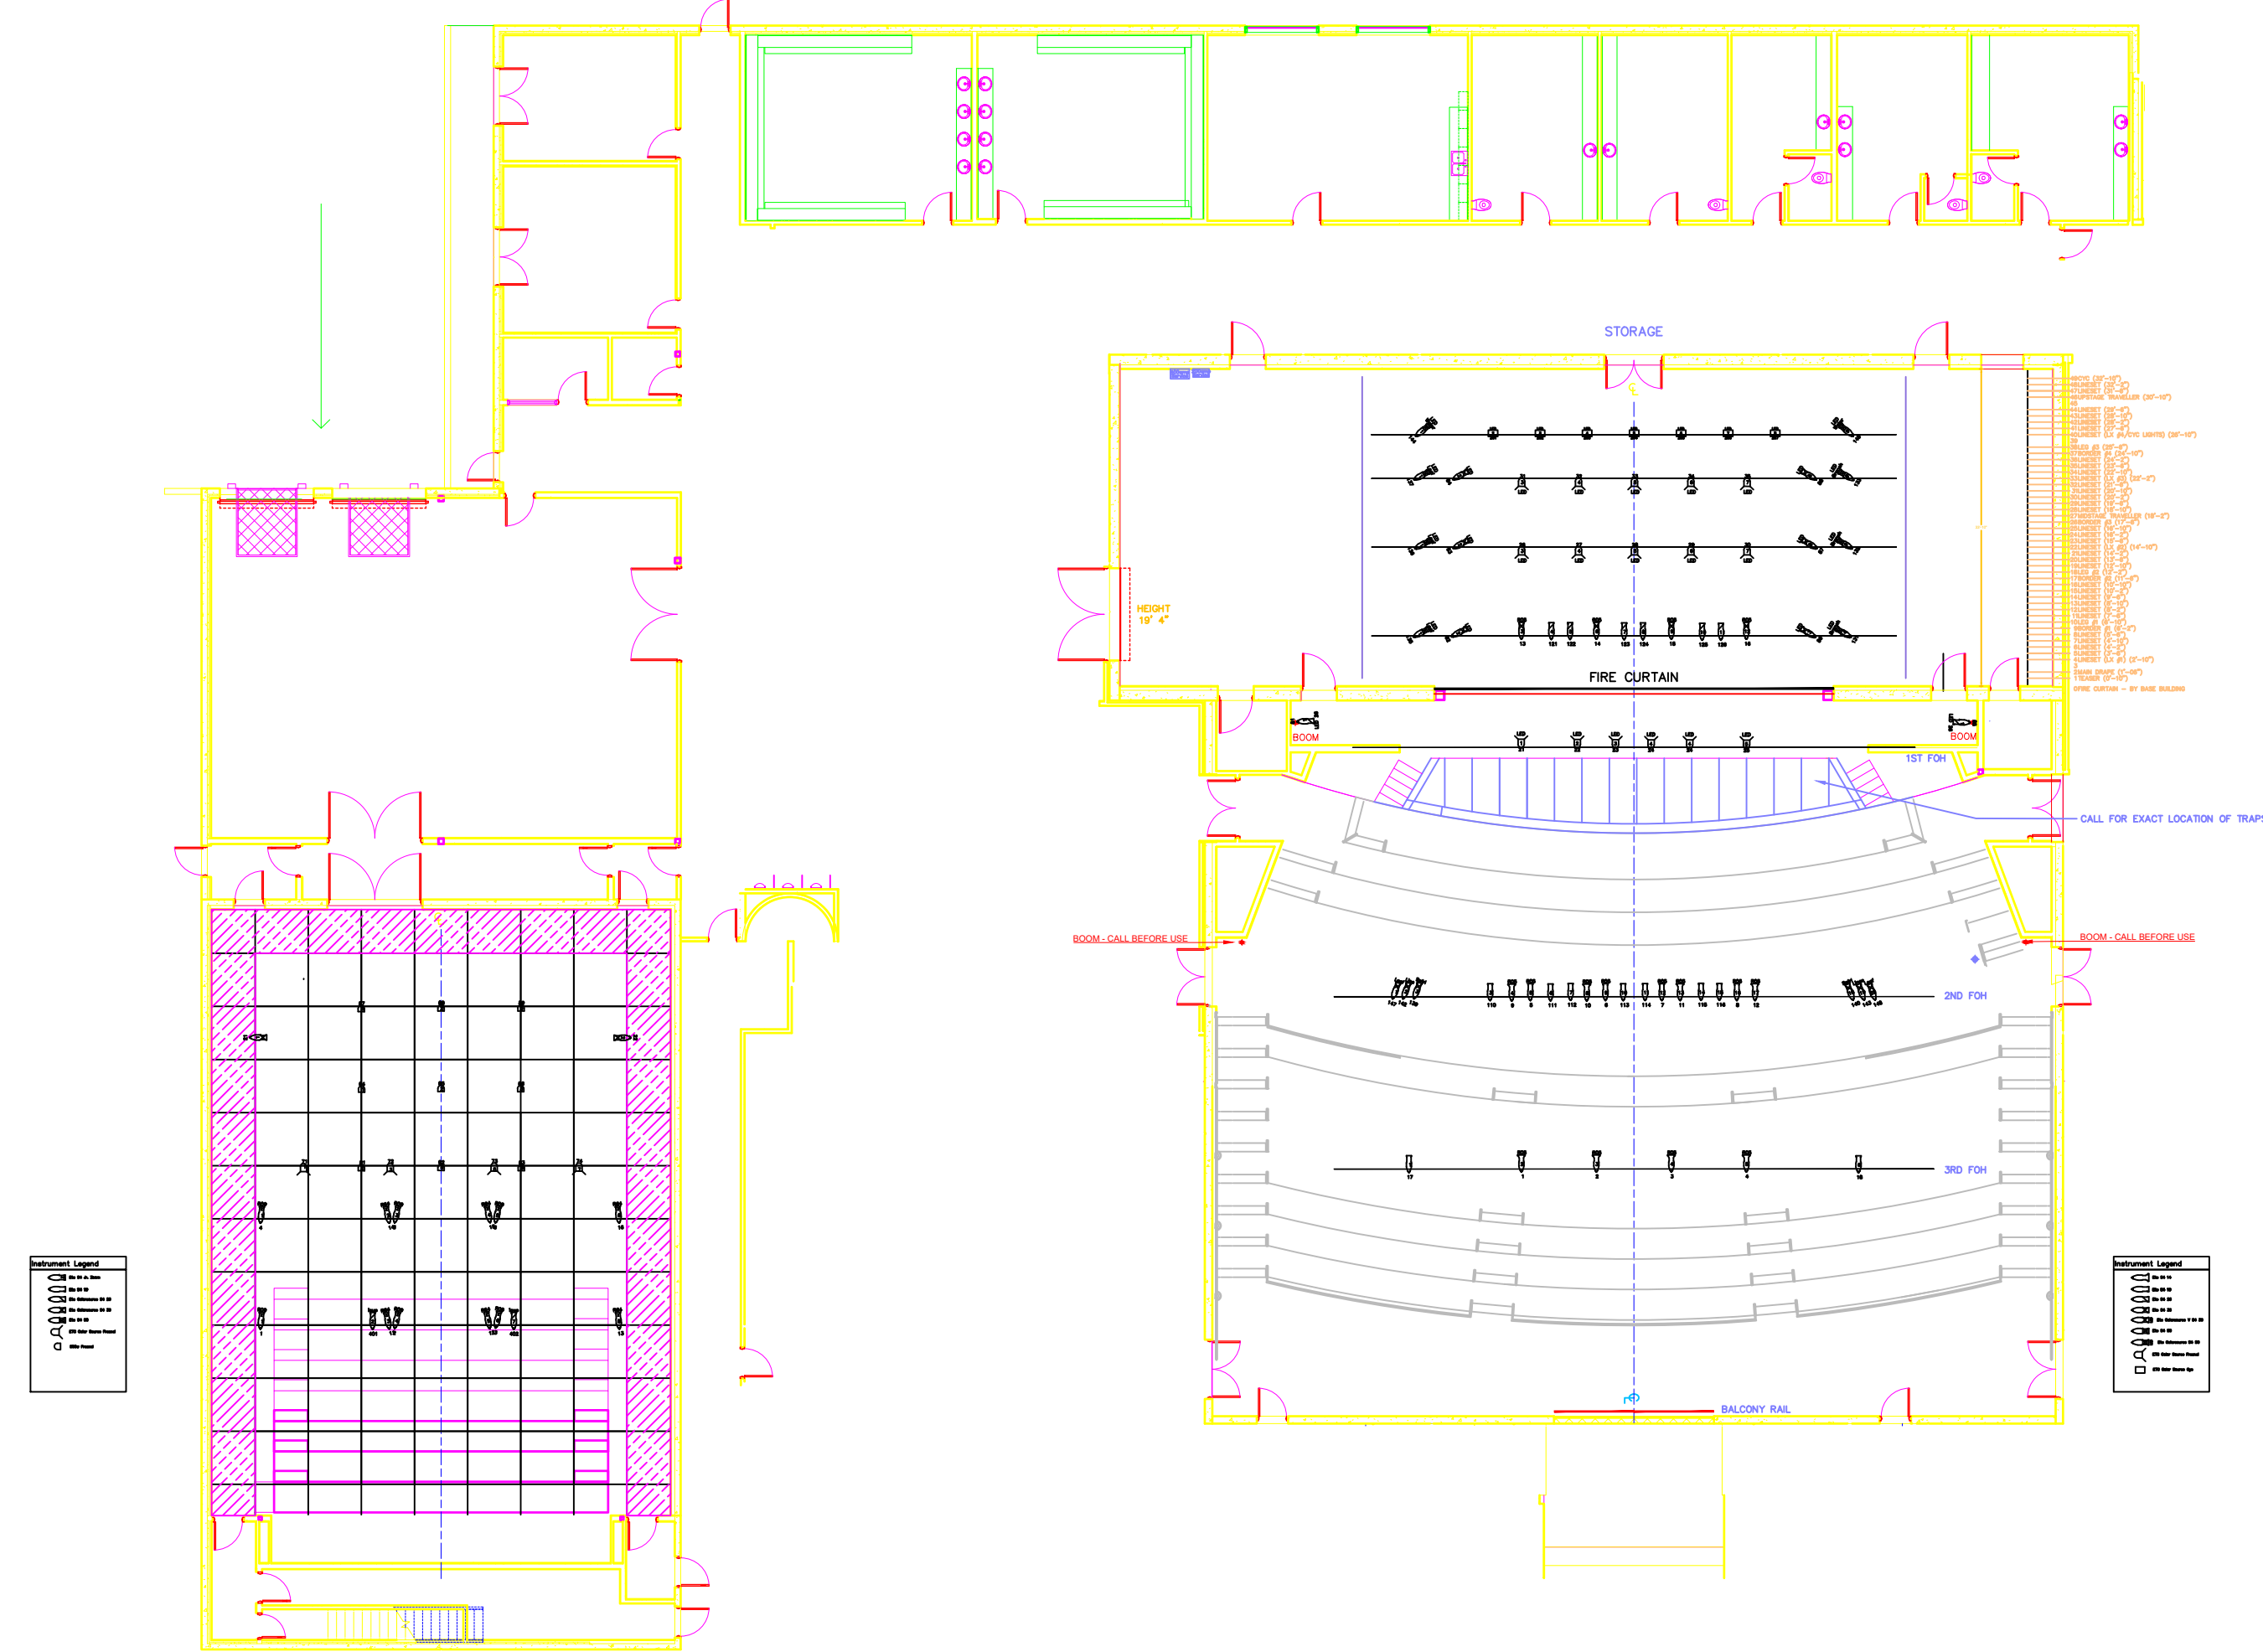

1/24/2014 10:00 AM and updated by Chris Reid on 6/12/14

NOTE: BACK WALL OF STAGE MOVED FORWARD BY
7 17/64" PER CHRIS REID - JUNE 12/14