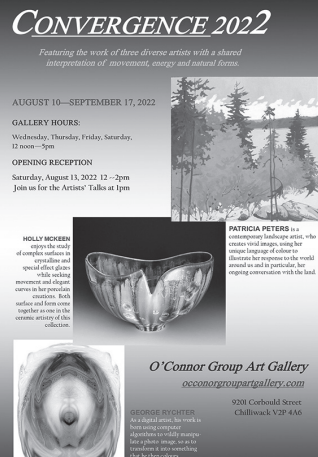

CONVERGENCE BY PATRICIA PETERS, HOLLY MCKEEN, GEORGE RYCHTER

Exhibit on until September 17, 2022

PATRICIA PETERS is a contemporary landscape artist, who creates vivid images, using her unique language of colour to illustrate her response to the world around us and in particular, her ongoing conversation with the land. HOLLY MCKEEN enjoys the study of complex surfaces in crystalline and special effect glazes while seeking movement and elegant curves in her porcelain creations. Both surface and form come together as one in the ceramic artistry of this collection. GEORGE RYCHTER As a digital artist, his work is born using computer algorithms to wildly manipulate a photo image, so as to transform it into something that he then colours. Ultimately the artwork is made into a light jet print on white aluminium.

GALLERY HOURS: Wednesday to Saturday: 12:00 to 5:00 pm

ART CLASSES

Peyote Stitch Beading

(Adults, 2 sessions)
August 20 & 27 11:00 am to 12:30 pm
Stuart Mussel will share the technique of the peyote stitch in his own designs. Once you learn peyote stitch, its applications are endless!

Stó:lō Drum Making

(Adults, workshop)
August 23 4:30 to 8:30 pm
Join Augie Williams as he shares his drum making skills and teaches some of the history and stories of the Stó:lō people.

Wheel 2: Beyond Basic Wheel

(Adults, 6 sessions)
September 10 to October 22 10:00 am to 1:00 pm
Once you are able to center your clay and can create the basic shapes in wheel throwing, it's time to take your technique just a bit further.

Toddle-ART

(18 months to 3 years old, 6 sessions)
September 12 to October 24 10:30 to 11:30 am
Caregivers and toddlers will love making art together using everything but the kitchen sink.

Toddle-ART

(3 to 5 years old, 6 sessions)
September 12 to October 24 1:00 to 2:00 pm
Caregivers and toddlers will love making art together using everything but the kitchen sink.

Magic Mud

(5 to 7 years old, 6 sessions)
September 13 to October 18 3:30 to 6:00 am
Take your first steps into the world of pottery – learn the art of pinch potting, coiling and making things with slabs – let your imagination go wild!

Mud Slingers

(Ages 8 to 11, 6 sessions)
September 13 to October 18 5:30 to 7:30 am
Teacups, piggy banks, even spaceships are all in the realm of possibility – all you need is a creative spirit and a pair of hands to make it happen!

Wheel 1: Introduction to the Wheel

(Adults, 6 sessions)
September 15 to October 27 10:00 am to 1:00 pm
Learn multiple approaches to centering on the pottery wheel in this introductory class – finish the process with trimming and glazing. You will be amazed at what you can create on the clay wheel!

Clayworks

(13 to 15 years old, 7 sessions)
September 15 to November 3 6:00 to 8:30 am
Start off with learning how to make plates with a variety of handbuilding techniques such as molds and springform, then move over to the pottery wheel and get started with making cups and small cylinders.

Writer's Workshop Wednesdays

(Adults, workshop)
September 21 6:00 to 8:00 pm
A slice of time where budding writers can come in with their current work (novels, poetry, short stories) and receive feedback. The instructor will carefully read a section of their work and give honest, constructive criticism on plot, character, writing style, sentence structure, and more.

Knitting for Knewbies

(Adults, 4 sessions)
September 26 to October 24 5:00 to 6:30 pm
Students will learn how to begin a project, how to do the knit and purl stitches and how to create a design using them, how to create lace patterns, add or subtract stitches, and fix any mistakes that happen along the way.

Stitcherama

(8 to 11 years old, 4 sessions)
September 26 to October 24 7:00 to 8:30 pm
Embroidery teaches fine motor skills, spatial planning, and hand-eye coordination.

Canvas and Cabernet